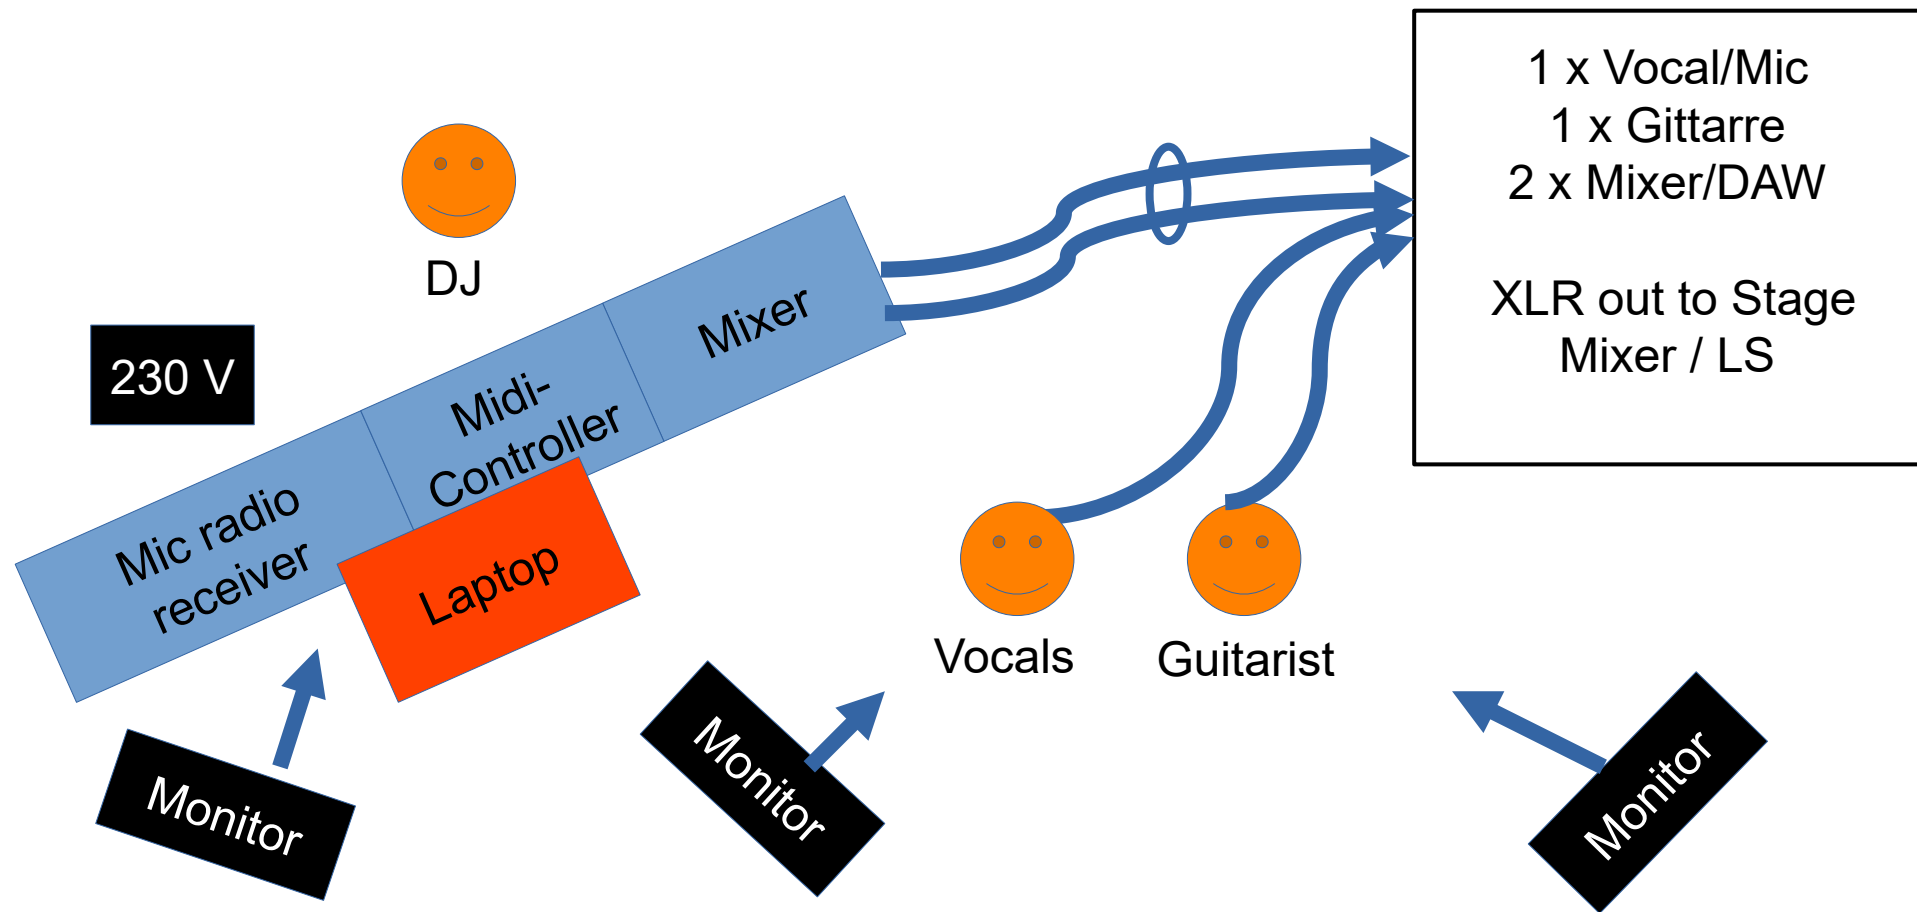

Stage Rider: longsleeve and the weirdboys

What we need:

- 5 line to Stage Mixer
- 3 Monitor

remark:

- Mixer-audio-out, Guitars, Percussion and Vocals going direct to Stage Mixer

Band:

- Fabiano / Longsleeve (Vocal)
- Oli / Luma (Guitar)
- Aron / (DJ)