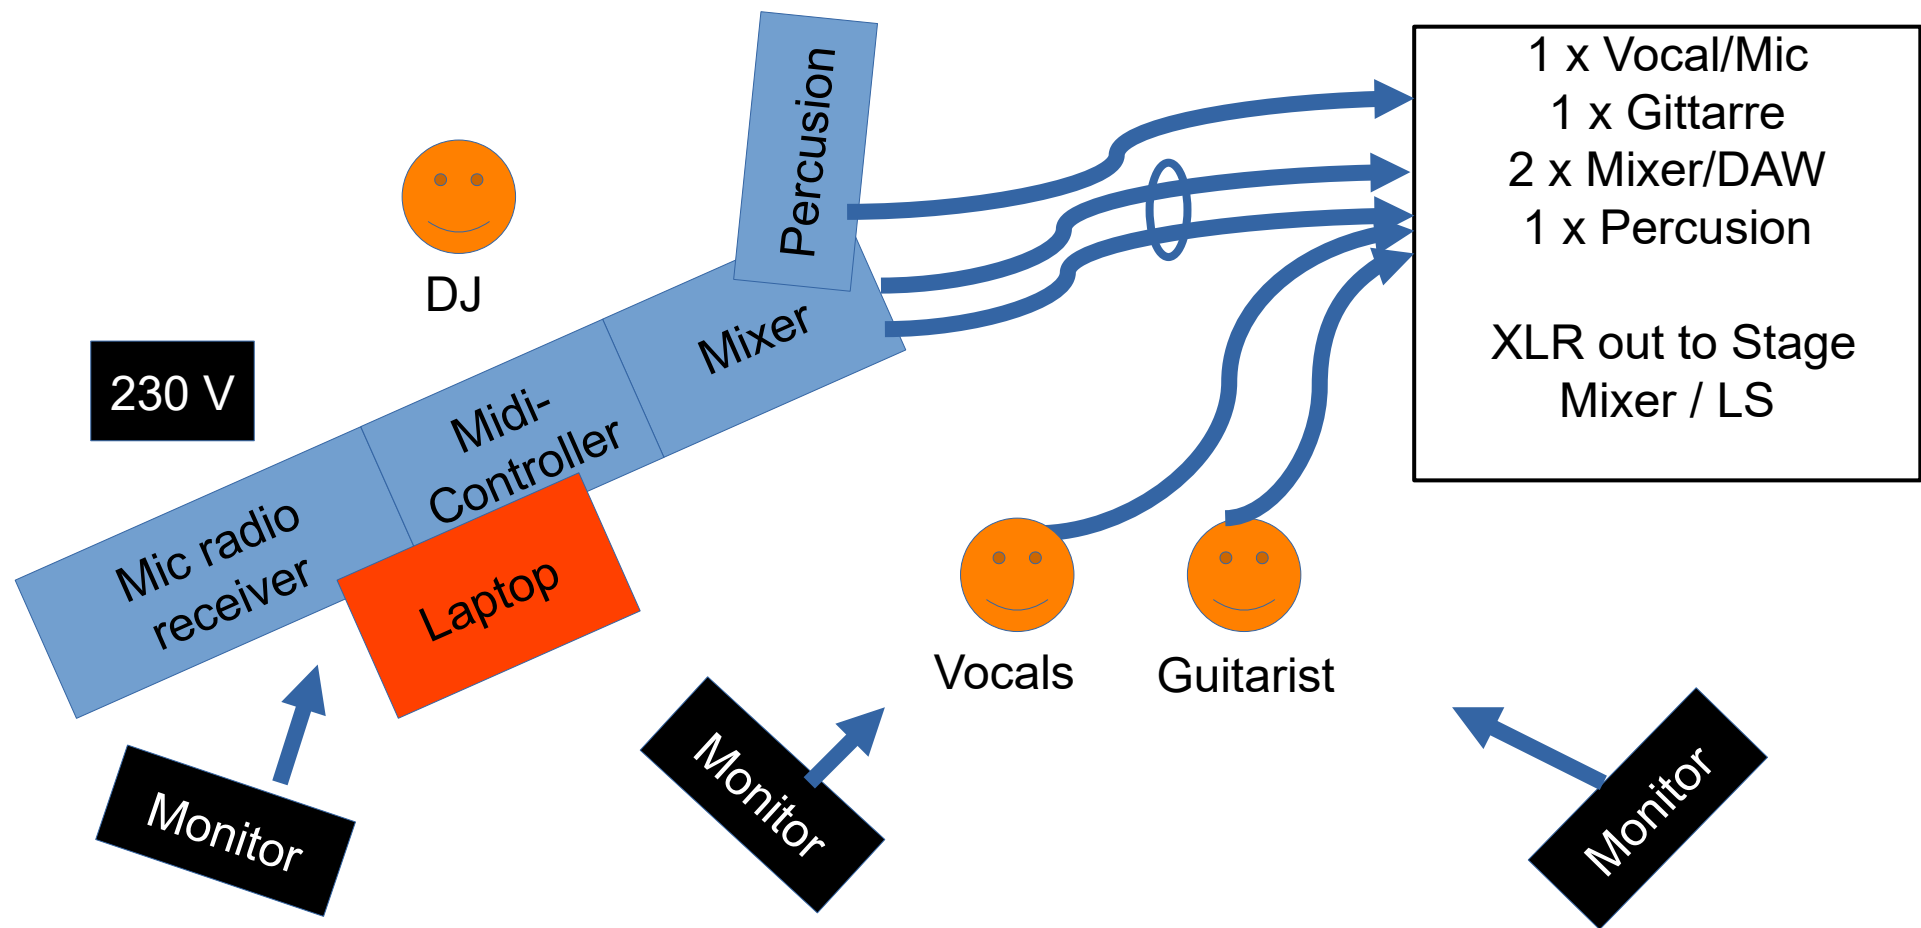

Stage Rider: longsleeve and the weirdboys

What we need:

- 5 line to Stage Mixer
- 3 Monitor

remark:

- Mixer-audio-out, Guitars, Percusion and Vocals going direct to Stage Mixer

Band:

- Fabiano / Longsleeve (Vocal)
- Oli / Luma (Guitar)
- Joschi / Raveboy (DJ)